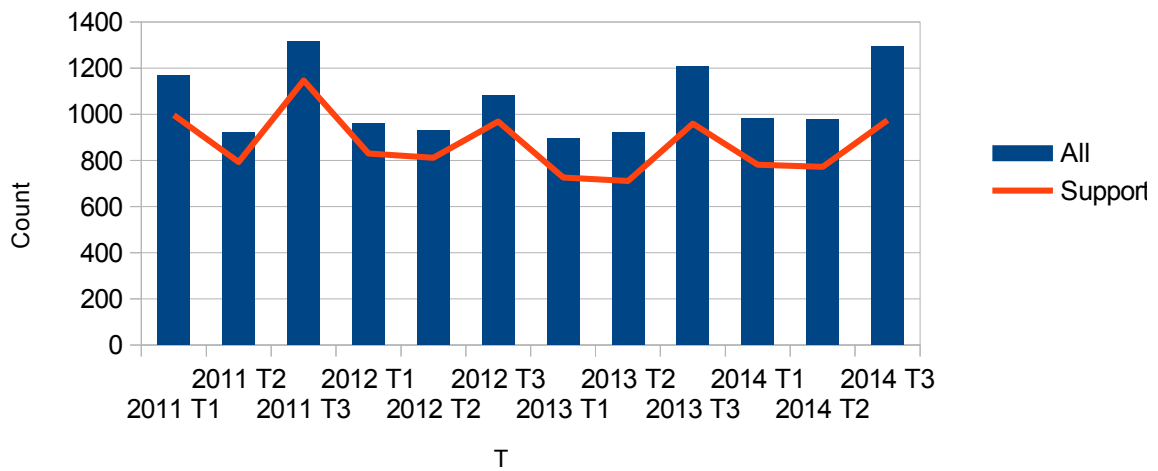

RT tickets

	All	Support	%Support
2011 T1	1169	996	85
2011 T2	923	793	86
2011 T3	1317	1147	87
2012 T1	958	830	87
2012 T2	928	812	88
2012 T3	1080	969	90
2013 T1	897	726	81
2013 T2	923	711	77
2013 T3	1207	960	80
2014 T1	981	781	80
2014 T2	976	772	79
2014 T3	1293	974	75

RT ticket counts

All vs support

RT tickets

t