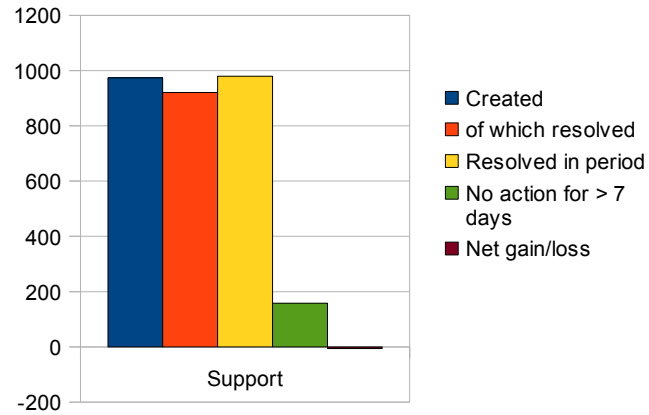

T3 Stats

Period: 01/09/2014 – 31/12/2014

	Created	of which resolved	Resolved in period	No action for > 7 days	Net gain/loss
Support	974	921	980	158	-6
RAT	101	61	97	97	4
Services	137	112	124	87	13
MPU	17	16	16	2	1
Inf	10	6	8	12	2

Support Stats

Other Stats