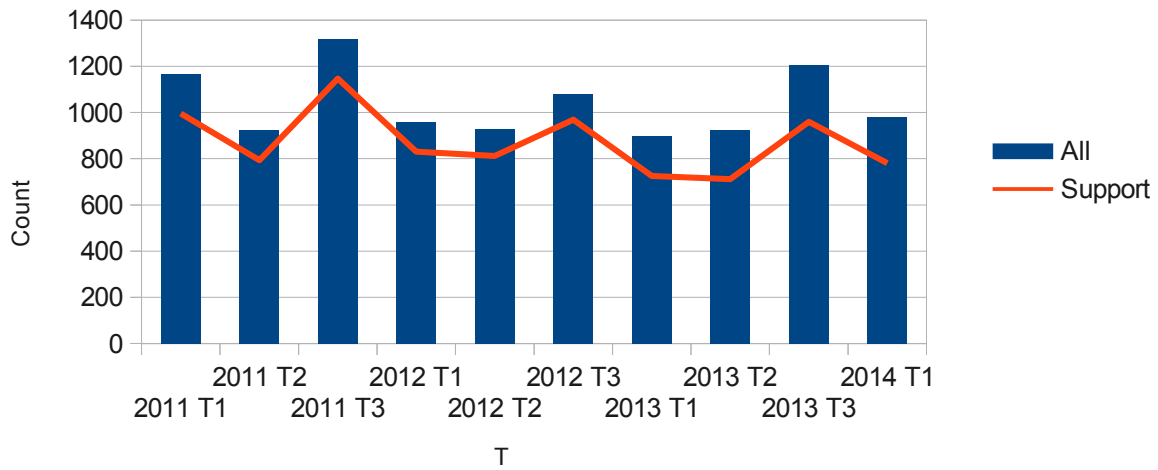

RT tickets

	All	Support	%Support
2011 T1	1169	996	85
2011 T2	923	793	86
2011 T3	1317	1147	87
2012 T1	958	830	87
2012 T2	928	812	88
2012 T3	1080	969	90
2013 T1	897	726	81
2013 T2	923	711	77
2013 T3	1207	960	80
2014 T1	981	781	80

RT ticket counts

All vs support

RT tickets