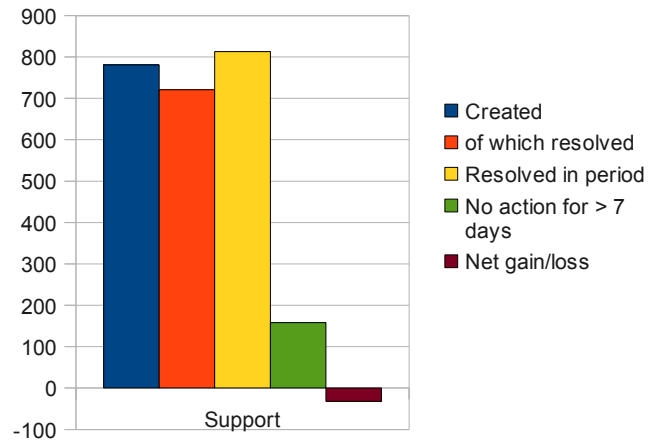

## T1 Stats

Period: 01/01/2014 – 30/04/2014

	Created	of which resolved	Resolved in period	No action for > 7 days	Net gain/loss
<b>Support</b>	781	721	813	158	-32
<b>RAT</b>	73	51	90	34	-17
<b>Services</b>	84	64	87	53	-3
<b>MPU</b>	14	10	14	8	0
<b>Inf</b>	16	12	23	5	-7

### Support Stats